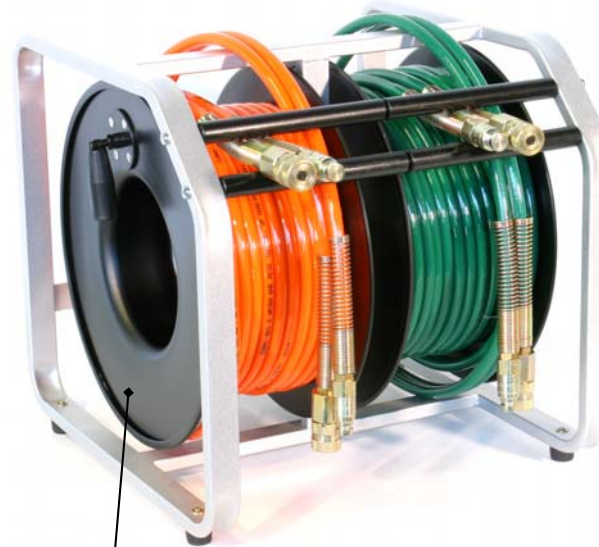

# Double Hose Reel

RESQTEC offers all necessary accessories, among them the Double Hose Reel. The Hose Reel extends the length of the hoses to give easy operation and more flexibility. It lets you roll and unroll the hoses easily and fast.

Customers buy the Double when they have a Maxi Power Unit without hose reels. Lightweight and fully protected they are a logical addition to a set.

Available in 20 or 30 mtr hoses.

**PRESSURE™  
ULTIMATE**

## Double hose reel

**Space frame:** light and compact for easy handling and full protection

**Easy of use:** with roll up handle

Double hose reel	2 x 20m	2 x 30 m
Dimensions L x W x H (mm)	450 x 439 x 420	450 x 439 x 420
Hose Length	2 x 20 m Twin Hose	2 x 30 m Twin Hose
Weight kg	26,5	31,5